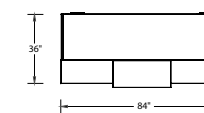

Configuration GAL-C004

Gallery furniture displayed in Ginger with Polar White transactional INBS.
Mobilier Gallery illustré en Gingembre avec tablette de transaction
INBS Blanc Polaire.