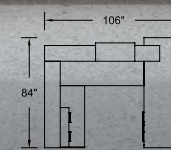

Configuration INB-C02

Inbox furniture displayed in Grigio* and Polar White, High Gloss front finish*, Chrome H052 handles.
Mobilier Inbox illustré en Grigio* et Blanc polaire, façades super lustrées*, poignées H052 Chrome.

*Discontinued finish / *Fini discontinué*