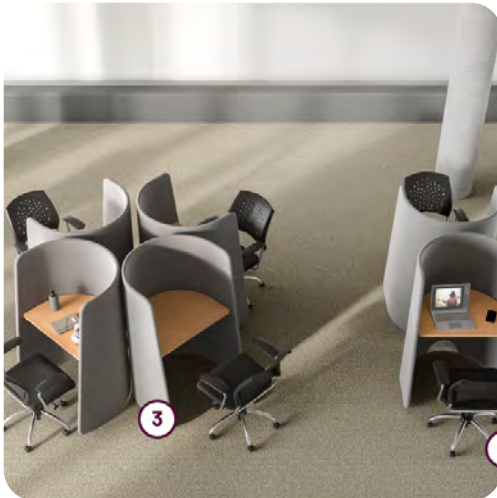

ACTION BASED LEARNING

PRODUCT LISTING

PACKAGES

Student Classroom Packages

PACKAGE G