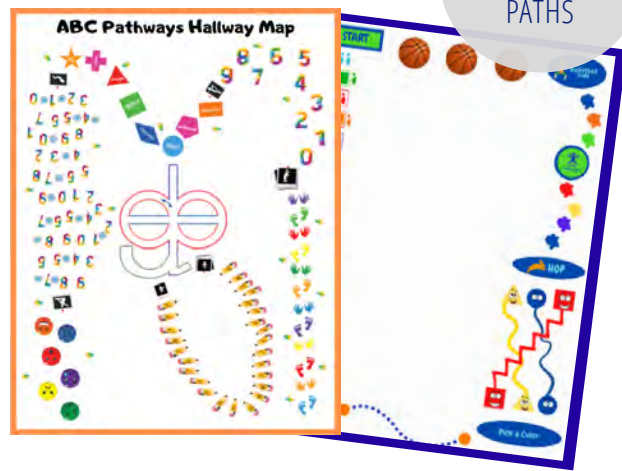

MINI MANUAL

MINI MANUAL KC-SPX