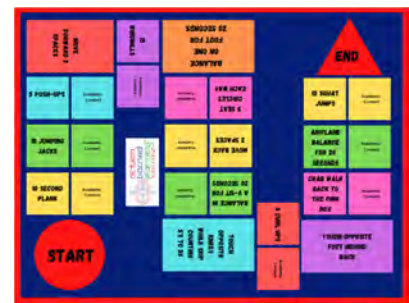

Kinesthetic Classroom Posters
385

Brainwork Wall Charts
820

Floor Graphics

Kinesthetic Classroom Guides

Custom Wall Graphics
KC-480

Sensory Hallway Paths
453-467

ABL Game Board
PRM-880