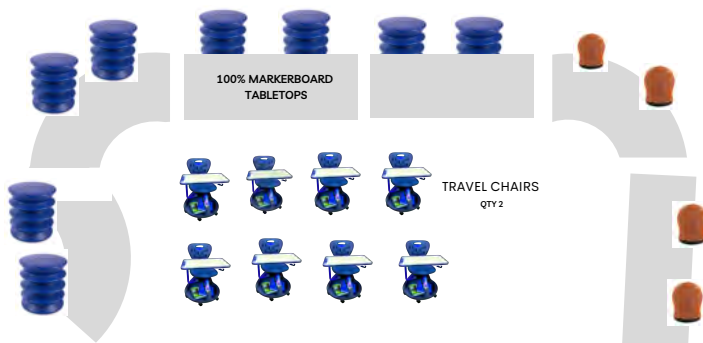

Collaborative Square Folding
Desk

Circle Conference Table

Rectangle Conference Table

Collaborative Workstation
with Storage

Teaming Table

Bistro Round Table

Occasional Tables

Rectangle Height-Adjustable Tables

Half Moon Height-Adjustable Tables

Wave Height-Adjustable Tables

Yin Height-Adjustable Tables

ACTION BASED LEARNING

PRODUCT LISTING

PACKAGES

Student Desk Collections

Set of 4 (KC-911) Travel Chairs

Set of 2 (KC-326) Laid Back Learner Chairs

Set of 4 (KC-86) Two Person Standing Desks

Deluxe Adjustable Activity Table with Markerboard Upgrade (KC-610) and Four Designer Wobble Stools (KC-301)

Standing Activity Table (KC-600) and Four Accordion Stool (KC-320)