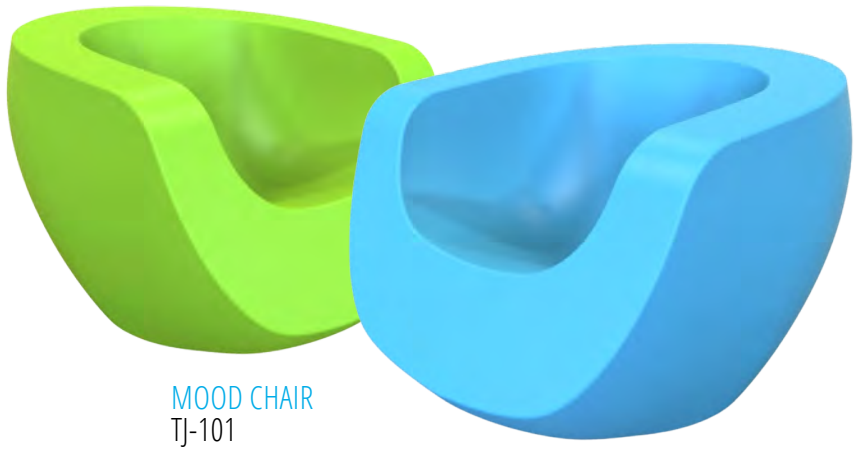

Package i

SHARED SPACES

INDOOR/OUTDOOR SEATING

Research shows purposeful movement helps students anchor information more efficiently!

LAI D BACK LEARNER CHAIR
KC-50:

180
SWIVEL!!

MOOD CHAIR
TJ-101

KICK STAND TABLE
KC-89

CIRCLE COLLABORATIVE CHAIR
TJ-108

RAINBOW STACKING CHAIRS
TJ-102

Stackable seating for easy storing!

PENTAGON ROLLERS
TJ-103

**BEST
SELLER!**

DRIFT SERIES COLLABORATIVE
TJ-104

SEND YOUR WISHLIST FOR AN OFFICIAL QUOTE!