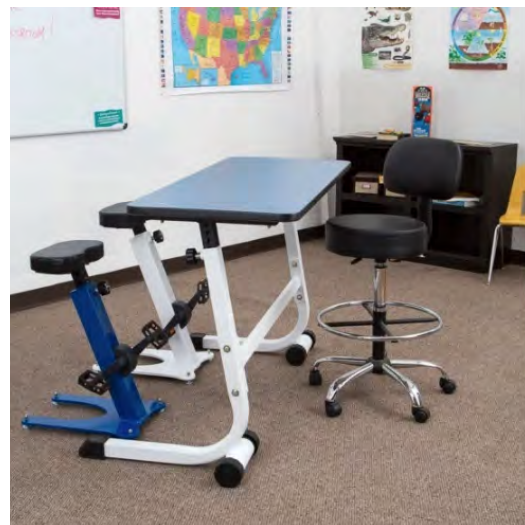

STRIDER DESK KC-50:

- + Silent, Smooth, Gliding Motion
- + User Powered, Student has option to stand or move at their own pace!

Includes Kinesthetic Classroom Management Guide!

Two Person ErgoSpin Desk KC-57

3 STUDENT ROUND STEPPER DESK
KC-24

- + Available in Markerboard Top
- + Height Adjustable to fit all sizes
- + Includes Pre-Assembly

ADJUSTABLE HYDRAULIC
STANDING MARKERBOARD
TABLE
KC-610

DESIGNER
WOBBLE CHAIR
KC-30

VARIETY DESK
4 Person Desk KC-4ST
6 Person Desk KC-6ST

Add Pedal Stools under any
Standing Desk!

SEND YOUR WISHLIST FOR + OFFICIAL QUOTE!

Single Standing Desks

SINGLE PERSON STEPPER DESK
KC-20

PEDAL STOOL
KC-85