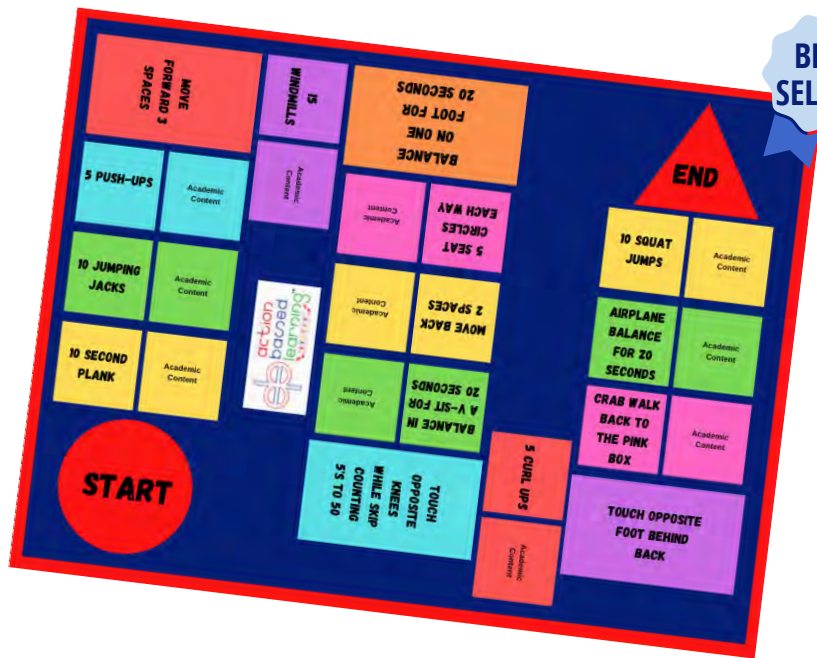

SITTING SQUARES
CRP-90

Washable 16 X 16" Carpet
Squares with non-skid back
allow for more mobility in
the classroom!

SEND YOUR WISHLIST FOR AN OFFICIAL QUOTE!

ENERGIZERS & ADD-ONS

BEST SELLER!

ABL GAME BOARD PRM-880

JUMBO 6ft x 6ft!

The ABL Game Board is designed to help students comprehend and remember content. This mat can be used with any content, at any grade level. The academic content used with this mat can vary from students having to define, provide an example, or answer the question.