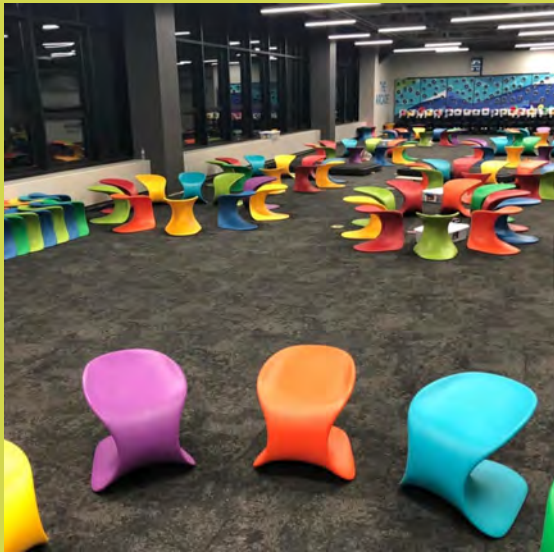

INDOOR/OUTDOOR!

Did you know you are saving the planet

with every seat you purchase?
Chairs are made from Recovered Coastal Plastics & 100% Recyclable!

Promote Healthier Indoor Air Quality

Tenjam products are all certified as low VOC emitting.

Waterproof, Rustproof Chemical Resistant, Extreme Impact Resistant

Extreme Durability! Perfect for high traffic spaces where food and beverages can be spilled. Color will not fade or chip- 10 yr extended warranty.

Minimize Spread of Bacteria/Illnesses

Common areas can become breeding grounds for bacteria and the spread of illnesses. One part design means no hidden crevices where bacteria can harbor. Easy wash with all common cleaning products.