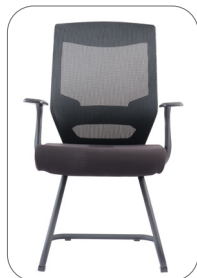

ALPHA Side Chair

ergonomics

Chair Features:

- Includes: breathable black mesh black backrest, molded foam, black waterfall seat, black frame and fixed black arms
- Adjustable lumbar support
- Overall Dimensions: 25" x 24.2" x 39.8" (W x D x H)
- Seat: 20.9" x 20.3" (W x D)
- Back: 19.7" x 20.5" (W x H)
- Seat Height: 19.5"
- Weight: 26.5 lbs
- Weight Rate: 250 lbs.
- **Shipped in quantity of two (2)**

FREE FREIGHT^{on all}
 ergonomics