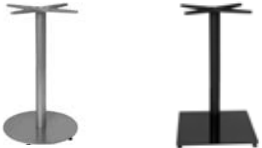

PROOF

Designed by KFI Studios

Proof Tables are among the hardest working and dynamic options in healthcare spaces.

Clean lines, a wide array of top sizes, laminates and even solid wood, Proof tables are ready to go the distance. GSA Approved.