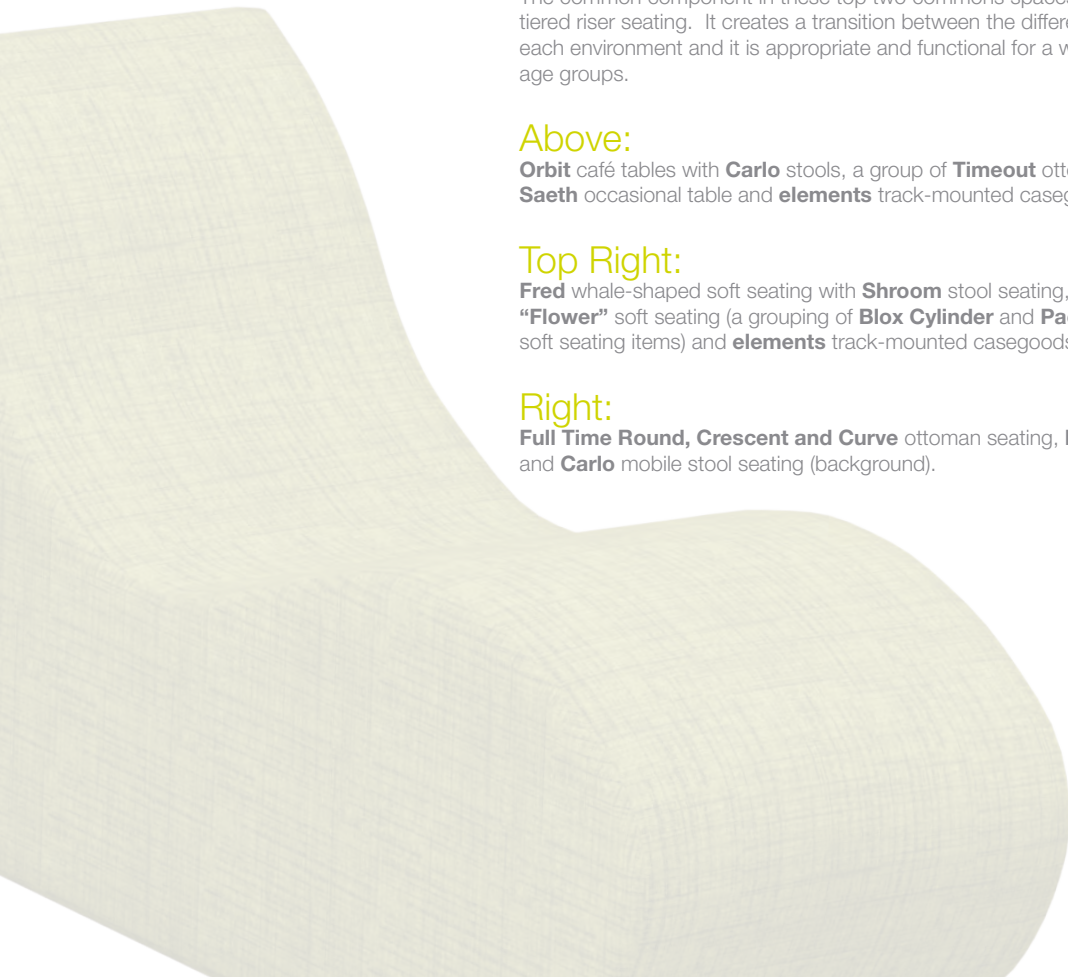

Above:

Orbit café tables with **Carlo** stools, a group of **Timeout** ottomans with a **Saeth** occasional table and **elements** track-mounted casegoods

Top Right:

Fred whale-shaped soft seating with **Shroom** stool seating, **Blox** “**Flower**” soft seating (a grouping of **Blox Cylinder** and **Pacman** shaped soft seating items) and **elements** track-mounted casegoods.

Right:

Full Time Round, **Crescent** and **Curve** ottoman seating, **Duo** ottomans and **Carlo** mobile stool seating (background).

Above:
Duo Lounge seating with Duo ottomans and mobile Full Time round ottomans.