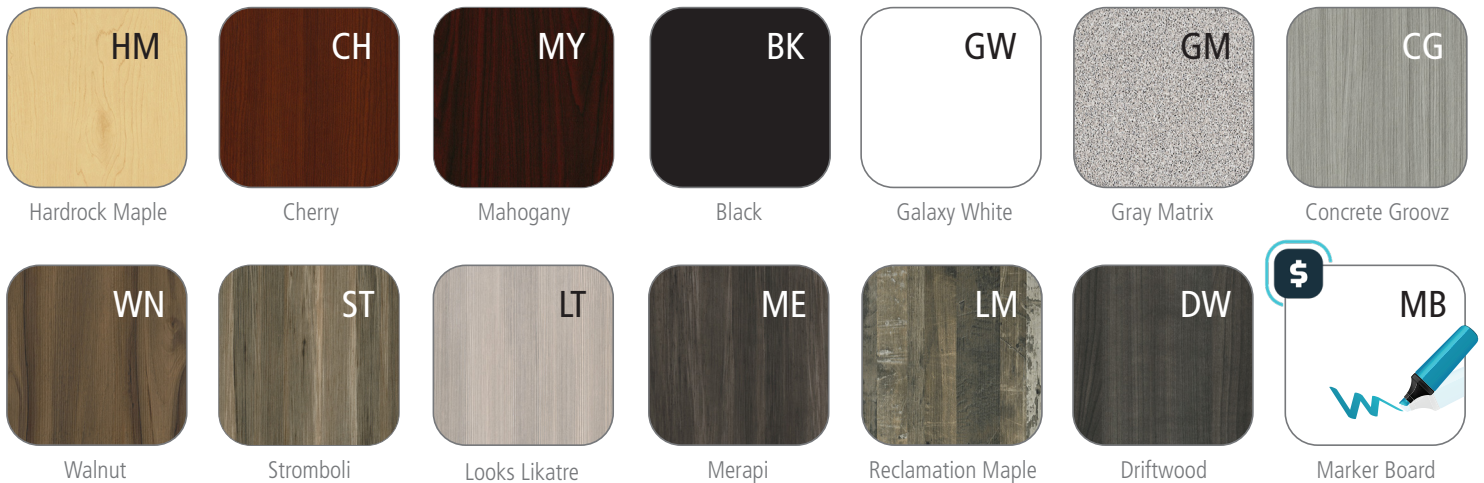

## Finish Options

Base finish is available in a timeless Black (B) or Silver (S). Thermally-fused 1 1/8" laminate worksurface available in fourteen colors. View all finish options at [raproducts.com/finishes.php](http://raproducts.com/finishes.php).

*QuickShip Finishes available on Standard 24" and 30" configurations:*  
Hardrock Maple (HM) or Cherry (CH) Worksurface  
with Black (B) or Silver (S) Base