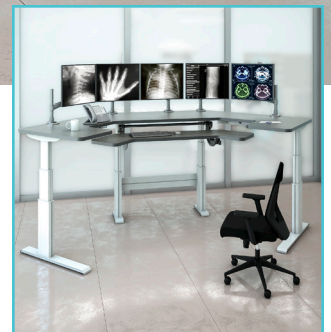

# Radiology Workstation (PACS)

30" x 47½" x 31" x 47½" x 30" (standard foot)		
NXTBS30484830Z0091	Base	\$5,673
WS2K30727230RZ0165	Worksurface	\$2,098
301SW	Split Mechanism	\$630
<b>TOTAL</b>		<b>\$8,401</b>
30" x 47½" x 42½" x 47½" x 30" (standard foot)		
NXTBS30484830Z0091	Base	\$5,673
WS2K30808030RZ0167	Worksurface	\$2,337
301SW-39	Split Mechanism	\$630
<b>TOTAL</b>		<b>\$8,640</b>
Options		
FCATBBB	Alpha Swivel Chair	\$480
HS1121	Hover Monitor Arm	\$417
Wire Management Box Assembly		
XWMB36	36" black or silver	\$219
XWMB48	48" black or silver	\$270

## Featuring: Elegante XT Height Adjustable Table, Hover Monitor Arms and Alpha Swivel Chair

- Height Range: 24" - 51" H, programmable height.
- Lifting Capacity: 125 lbs per leg, 500 lbs total maximum weight evenly distributed.
- Standard adjustable wire management.
- Height Adjustment: 1.5 inches per second.
- 6-Outlet / 2 USB port power strip included (PSSM-6-2).

## 301SW - Split Worksurface Mechanism

- Height adjustable with 13-1/2" range (approximately 7" above and 6-1/2" below worksurface)
- Supports worksurface widths: 28" - 40" (mechanism may be ordered to support up to 60" W worksurface)
- Paddle for single-hand height adjustment
- Independent knob control for tilt positioning
- +15°/-15° tilt range